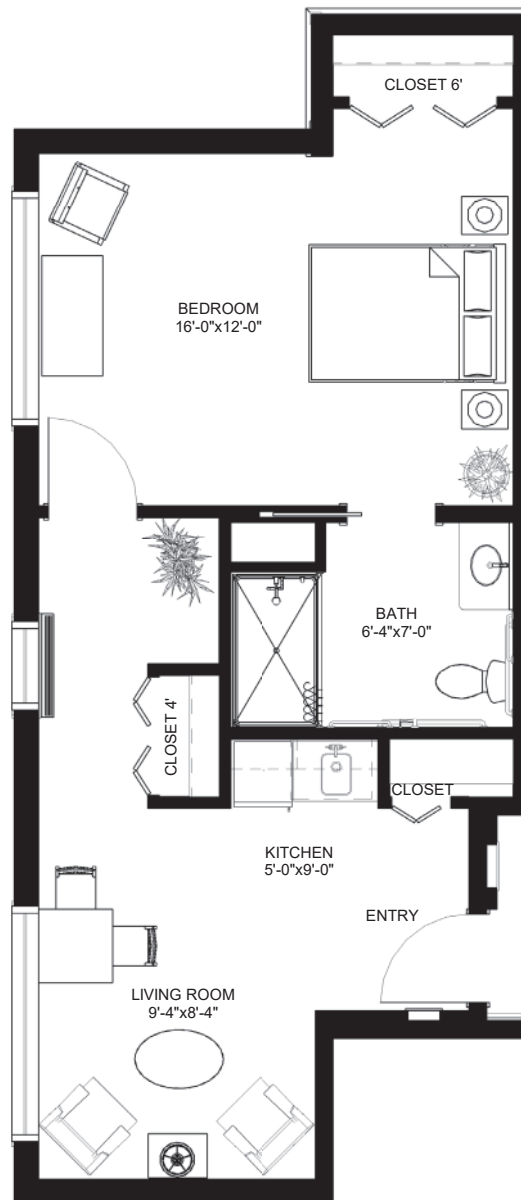

Memory Care | One Bedroom A | 530 sq. ft. | \$7,105

Units 115, 129

1/1/25